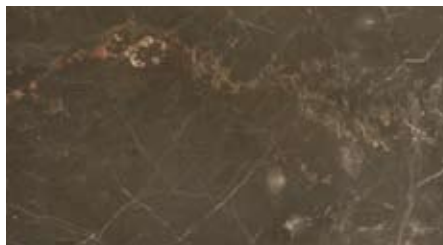

Russet Light - Polished

Madagascar - Polished

Zanzibar - Vein-cut

Russet Dark - Polished

Madagascar - Acid-etched

Zanzibar - Vein-cut Acid-etched

Coco - Polished

Monet

Coco - Honed

Description	Tile
Tile Size	12" x 24"
	24" x 24" - Russet Dark, Zanzibar Acid-Etched and Coco only
	18" x 36" - Monet only
Thickness	Variable by color
Application	Exterior/Interior

Marble is a natural stone, subject to variation in color. It is not unusual to find occasional flaws, veins, and lines of separation within the tiles. The variation is considered to be a desired feature in the product. Please contact us to request a sample from our current assortment. Custom sizes and finishes are available for large quantities via special order.
