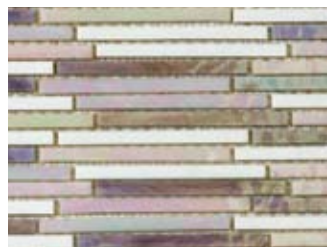

Liner

9081 Bourdelle

9082 Etienne

9083 Metro

9084 Lutrec

9085 Moreau

9086 Rococo

9087 Bovary

Finish	Polished
Style	Mesh-Mounted Mosaic
Size:	11-7/8" x 11-5/16"
Thickness	1/8" (0.3cm)
Application	Interior/Exterior, Vertical Surfaces Only

As glass is painted with color during the manufacturing process, color may vary. Each tile is hand sorted and individually glued onto the backing. The sheets of tile can be trimmed to any shape and are flexible to allow contouring when necessary. Please contact us to request a sample of our current assortment.
