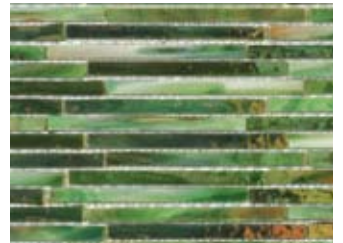

Liner

9081 Bourdelle

9082 Etienne

9083 Metro

9084 Lutrec

9085 Moreau

9086 Rococo

9087 Bovary

Finish	Polished
Style	Mesh-Mounted Mosaic
Size:	11-7/8" x 11-5/16"
Thickness	1/8" (0.3cm)
Application	Interior/Exterior, Vertical Surfaces Only

As glass is painted with color during the manufacturing process, color may vary. Each tile is hand sorted and individually glued onto the backing. The sheets of tile can be trimmed to any shape and are flexible to allow contouring when necessary. Please contact us to request a sample of our current assortment.
