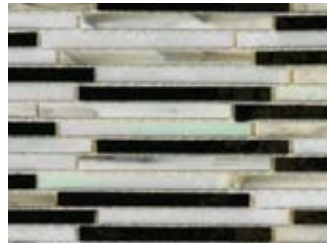

Liner

9081 Bourdelle

9082 Etienne

9083 Metro

9084 Lutrec

9085 Moreau

9086 Rococo

9087 Bovary

Finish	Polished
Style	Mesh-Mounted Mosaic
Size:	11-7/8" x 11-5/16"
Thickness	1/8" (0.3cm)
Application	Interior/Exterior, Vertical Surfaces Only

As glass is painted with color during the manufacturing process, color may vary. Each tile is hand sorted and individually glued onto the backing. The sheets of tile can be trimmed to any shape and are flexible to allow contouring when necessary. Please contact us to request a sample of our current assortment.
