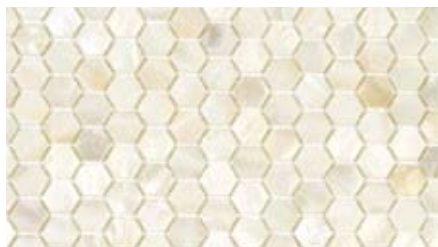

SSH-01 Hula

SSH-02 Lei

SSH-03 Luau

SSH-04 Maikai

SSH-05 Aloha

SSH-06 Kai

SSH-07 Kona

SSH-08 Mahalo

Style	Interlocking Mosaic
Tile Size	12" x 12"
Thickness	.125" (0.3cm)
Application	Interior/Exterior, Floors/Walls

During manufacturing, the shells are hand sorted into matching colors and sizes and individually glued onto backing. The sheets of tile can be trimmed to any shape and are flexible to allow contouring when necessary. It is not unusual to find occasional imperfections, veins, and lines of separation within the shells. This variation is considered to be a desired feature in the product. Please contact us to request a sample of our current assortment.
