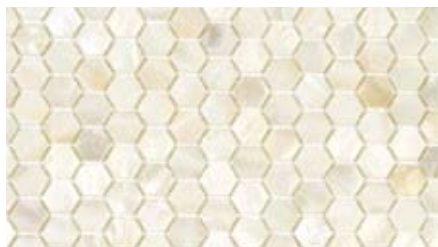

SSH-01 Hula

SSH-02 Lei

SSH-03 Luau

SSH-04 Maikai

SSH-05 Aloha

SSH-06 Kai

SSH-07 Kona

SSH-08 Mahalo

SSH-09 Galapagos

Style	Interlocking Mosaic
Tile Size	12" x 12"
Thickness	1/16" (0.3cm)
	1/8" (0.3cm) - Galapagos Only
Application	Interior/Exterior, Vertical Surfaces Only

During manufacturing, the shells are hand sorted into matching colors and sizes and individually glued onto backing. The sheets of tile can be trimmed to any shape and are flexible to allow contouring when necessary. It is not unusual to find occasional imperfections, veins, and lines of separation within the shells. This variation is considered to be a desired feature in the product. Please contact us to request a sample of our current assortment.
