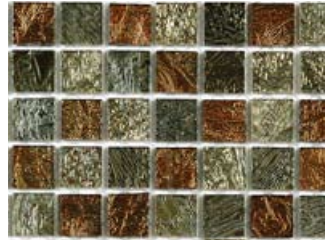

9100 Hawthorn

9101 Palisade

9102 Harvest

9103 Winter Birch

9104 Spruce

Finish	Colored Glass
Style	Mesh-Mounted Mosaic
Tile Size	11-7/8" x 11-7/8"
Piece Size	5/8" x 5/8"
Thickness	1/8" (0.3cm)
Application	Interior Application Only, Vertical Surfaces Only