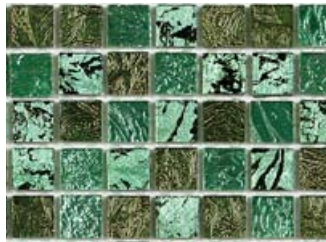

9100 Hawthorn

9101 Palisade

9102 Harvest

9103 Winter Birch

9104 Spruce

Finish	Colored Glass
Style	Mesh-Mounted Mosaic
Tile Size	11-7/8" x 11-7/8"
Piece Size	5/8" x 5/8"
Thickness	1/8" (0.3cm)
Application	Interior Application Only, Vertical Surfaces Only