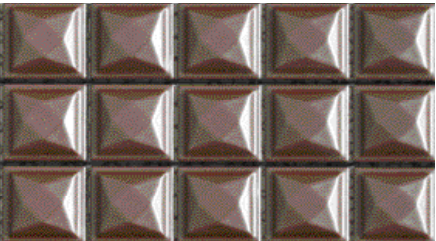

Katana

Black

Bronze

Brown

Gray

Silver

White

Shogun

Black

Bronze

Brown

Gray

Silver

White

Description	Katana
Style	Mesh-Mounted Mosaic
Tile Size	11-7/8" x 11-7/8"
Thickness	1/8" (0.3cm)
Application	Interior/Exterior, Vertical Surfaces Only

Description	Shogun
Style	Mesh-Mounted Mosaic
Tile Size	11-7/8" x 11-7/8"
Thickness	1/8" (0.3cm)
Application	Interior/Exterior, Vertical Surfaces Only

During the manufacturing process, porcelain tile is molded and fired to its respective shape. Color is then applied to the tiles and fired again. Variations in color and texture are inherent to the product and are considered to be a desired feature in the material. Please contact us for a sample of our current assortment.
