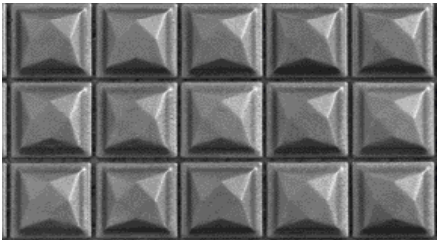

Katana

Black

Bronze

Brown

Gray

Silver

White

Shogun

Black

Bronze

Brown

Gray

Silver

White

Description	Katana
Style	Mesh-Mounted Mosaic
Tile Size	11-7/8" x 11-7/8"
Thickness	1/8" (0.3cm)
Application	Interior/Exterior, Vertical Surfaces Only

Description	Shogun
Style	Mesh-Mounted Mosaic
Tile Size	11-7/8" x 11-7/8"
Thickness	1/8" (0.3cm)
Application	Interior/Exterior, Vertical Surfaces Only

During the manufacturing process, porcelain tile is molded and fired to its respective shape. Color is then applied to the tiles and fired again. Variations in color and texture are inherent to the product and are considered to be a desired feature in the material. Please contact us for a sample of our current assortment.
