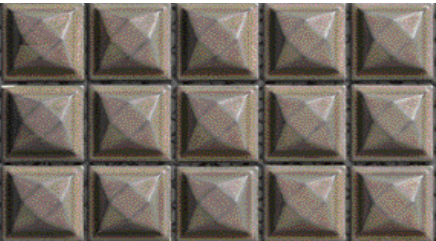

Katana

Black

Bronze

Brown

Gray

Silver

White

Shogun

Black

Bronze

Brown

Gray

Silver

White

Description	Katana
Style	Mesh-Mounted Mosaic
Tile Size	11-7/8" x 11-7/8"
Thickness	1/8" (0.3cm)
Application	Interior/Exterior, Vertical Surfaces Only

Description	Shogun
Style	Mesh-Mounted Mosaic
Tile Size	11-7/8" x 11-7/8"
Thickness	1/8" (0.3cm)
Application	Interior/Exterior, Vertical Surfaces Only

During the manufacturing process, porcelain tile is molded and fired to its respective shape. Color is then applied to the tiles and fired again. Variations in color and texture are inherent to the product and are considered to be a desired feature in the material. Please contact us for a sample of our current assortment.
