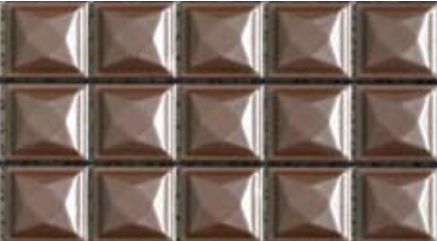

Katana

Black

Bronze

Brown

Gray

Silver

White

Shogun

Black

Bronze

Brown

Gray

Silver

White

Description	Katana
Style	Mesh-Mounted Mosaic
Tile Size	11.8" x 11.8"
Thickness	.125" (0.3cm)
Application	Interior/Exterior, Vertical Surfaces Only

Description	Shogun
Style	Mesh-Mounted Mosaic
Tile Size	11.8" x 11.8"
Thickness	.125" (0.3cm)
Application	Interior/Exterior, Vertical Surfaces Only

During the manufacturing process, ceramic tile is molded and fired to its respective shape. Color is then applied to the tiles and fired again. Variations in color and texture are inherent to the product and are considered to be a desired feature in the material. Please contact us for a sample of our current assortment.
