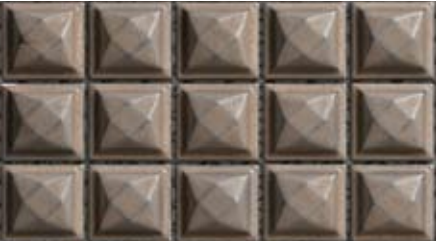

Katana

Black

Bronze

Brown

Gray

Silver

White

Shogun

Black

Bronze

Brown

Gray

Silver

White

Description	Katana
Style	Mesh-Mounted Mosaic
Tile Size	11.8" x 11.8"
Thickness	.125" (0.3cm)
Application	Interior/Exterior, Vertical Surfaces Only

Description	Shogun
Style	Mesh-Mounted Mosaic
Tile Size	11.8" x 11.8"
Thickness	.125" (0.3cm)
Application	Interior/Exterior, Vertical Surfaces Only

During the manufacturing process, ceramic tile is molded and fired to its respective shape. Color is then applied to the tiles and fired again. Variations in color and texture are inherent to the product and are considered to be a desired feature in the material. Please contact us for a sample of our current assortment.
